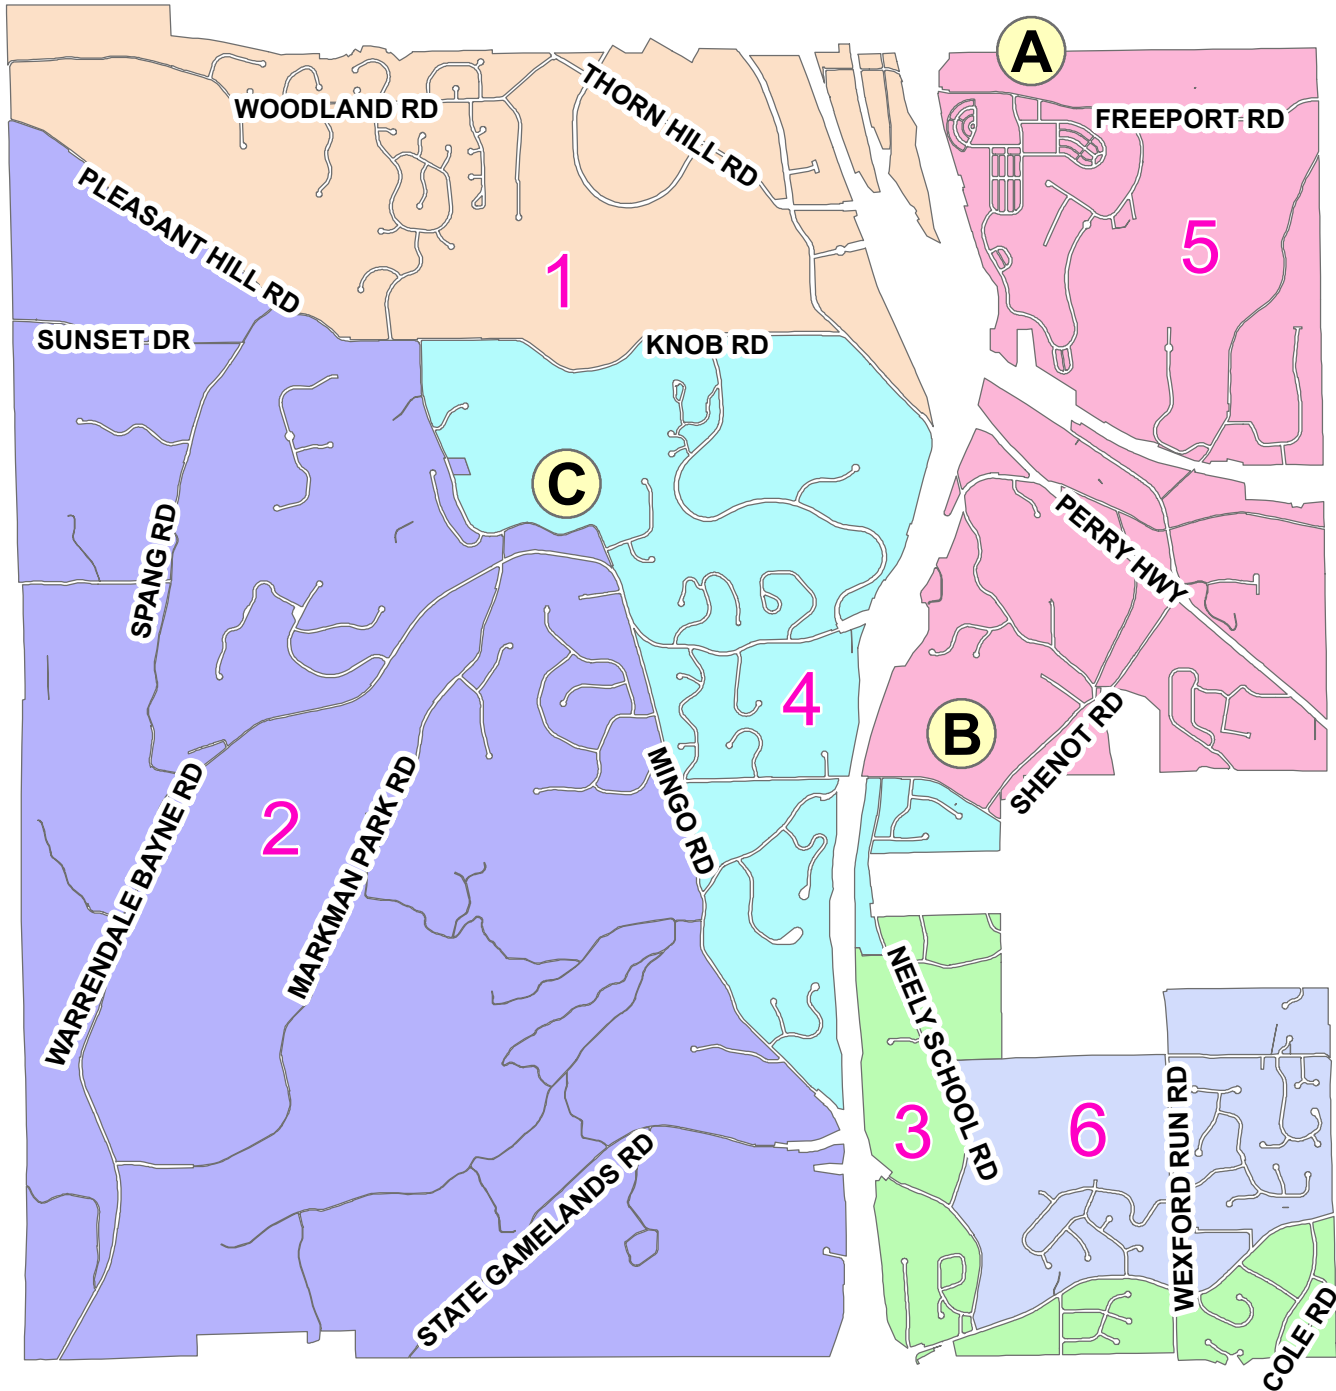

Marshall Township Voting Districts and Polling Stations

Polling Station	Voting Districts
A - Regional Learning Alliance	1 & 5
B - Marshall Middle School	3, 4, & 6
C - Marshall Township Municipal Building	2