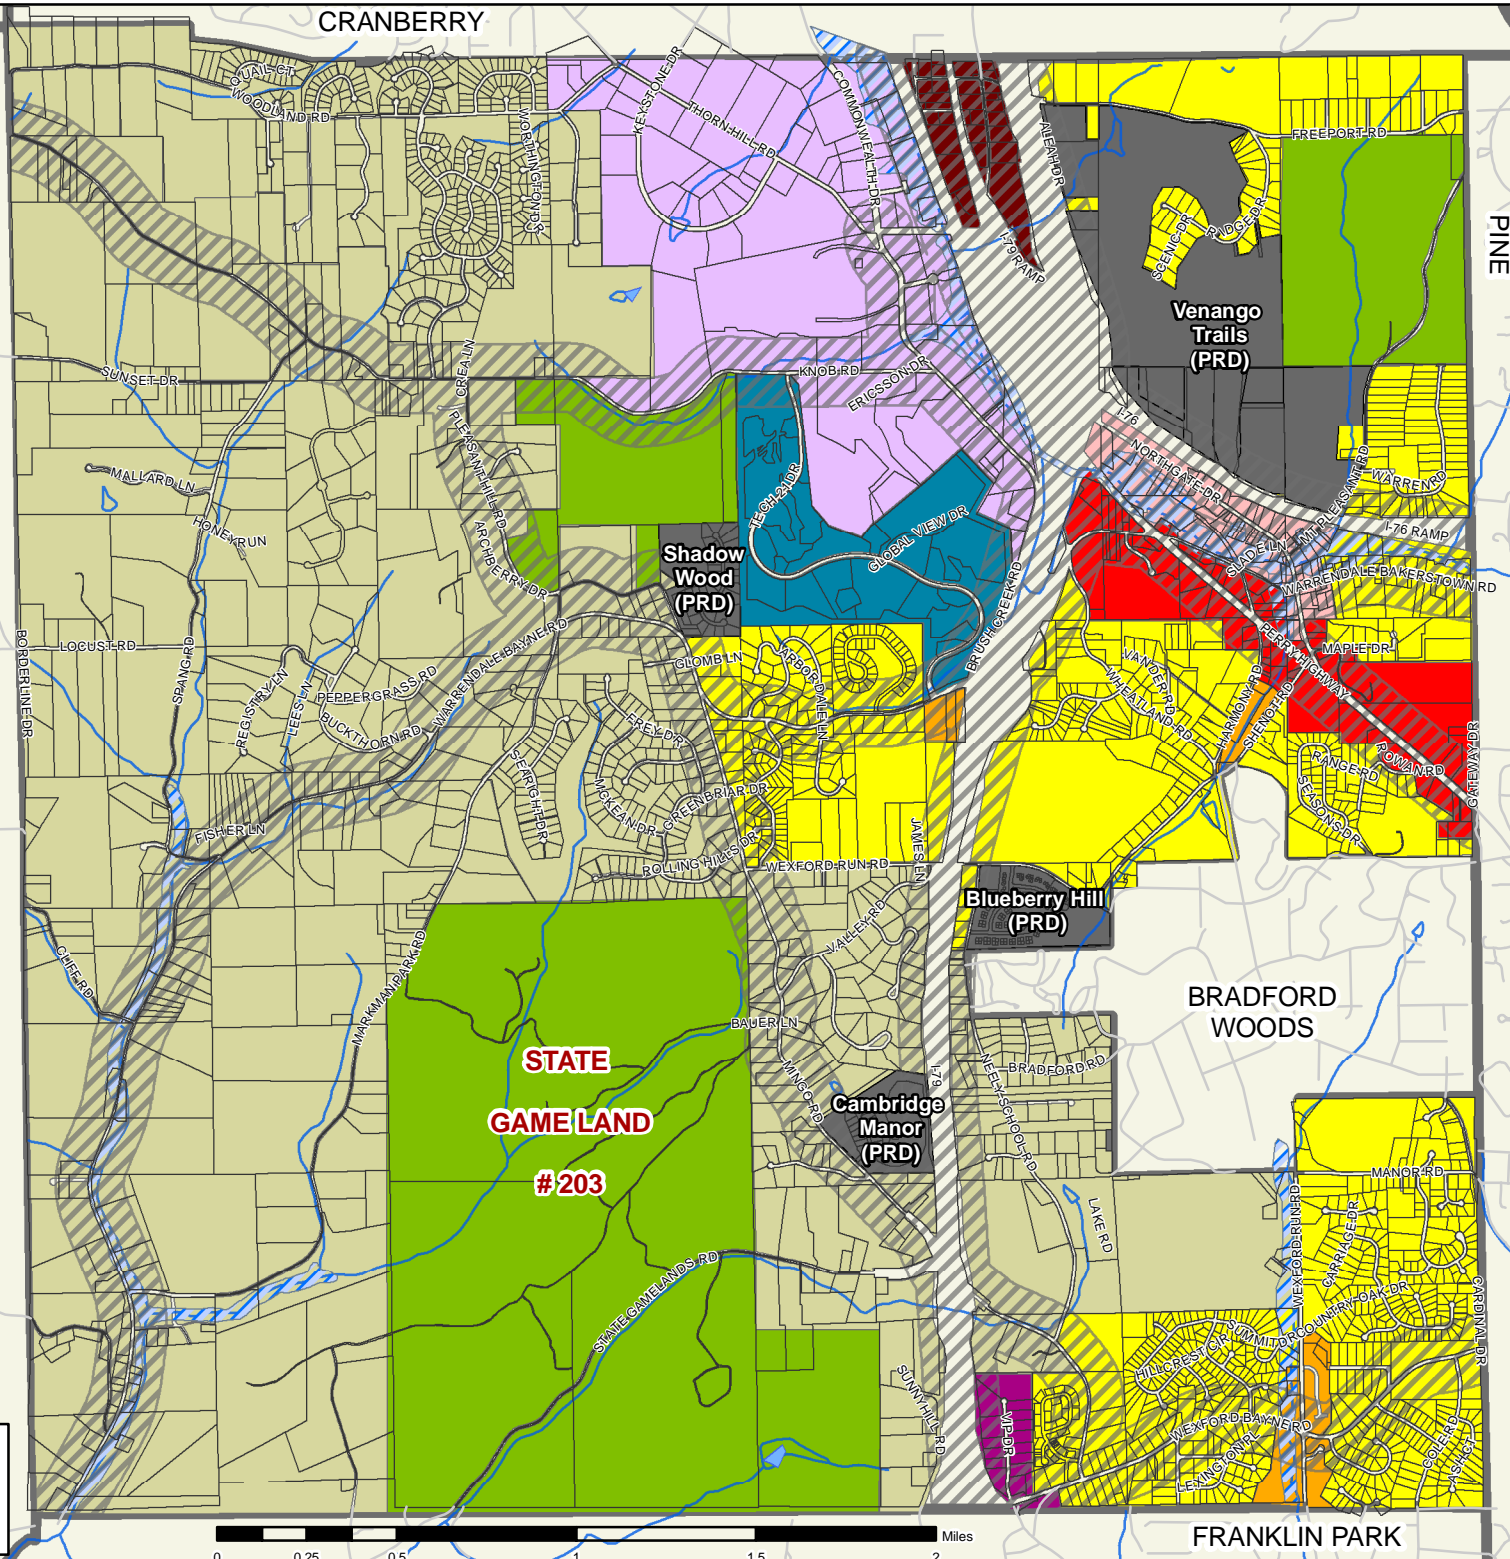

Zoning Ordinance Marshall Township Zoning Map

Initial Adoption 1.3.08
Revised 3.8.10

- Parcel 1999-N-6 from RB to MDR

LEGEND

ZONING DISTRICTS

	CR		TC
	SR		RB
	MDR		PIP
	HC		RRTP
	PORBP		OSPC

PLANNED RESIDENTIAL DEVELOPMENTS

	PRD
Blueberry Hill (10/4/1995)	
Shadow Wood (2/17/1999)	
Cambridge Manor (5/12/2003)	
Venango Trails (10/8/2007)	

ZONING OVERLAYS

	Corridor Enhancement
	Floodplain

Data Sources: FOR REFERENCE ONLY

Allegheny County
Marshall Township
PASDA - Pennsylvania Spatial Data Access
SPC - Southwestern Pennsylvania Corporation

Projection: NAD 1983 - State Plane: Pennsylvania South/Feet

2

FRANKLIN PARK